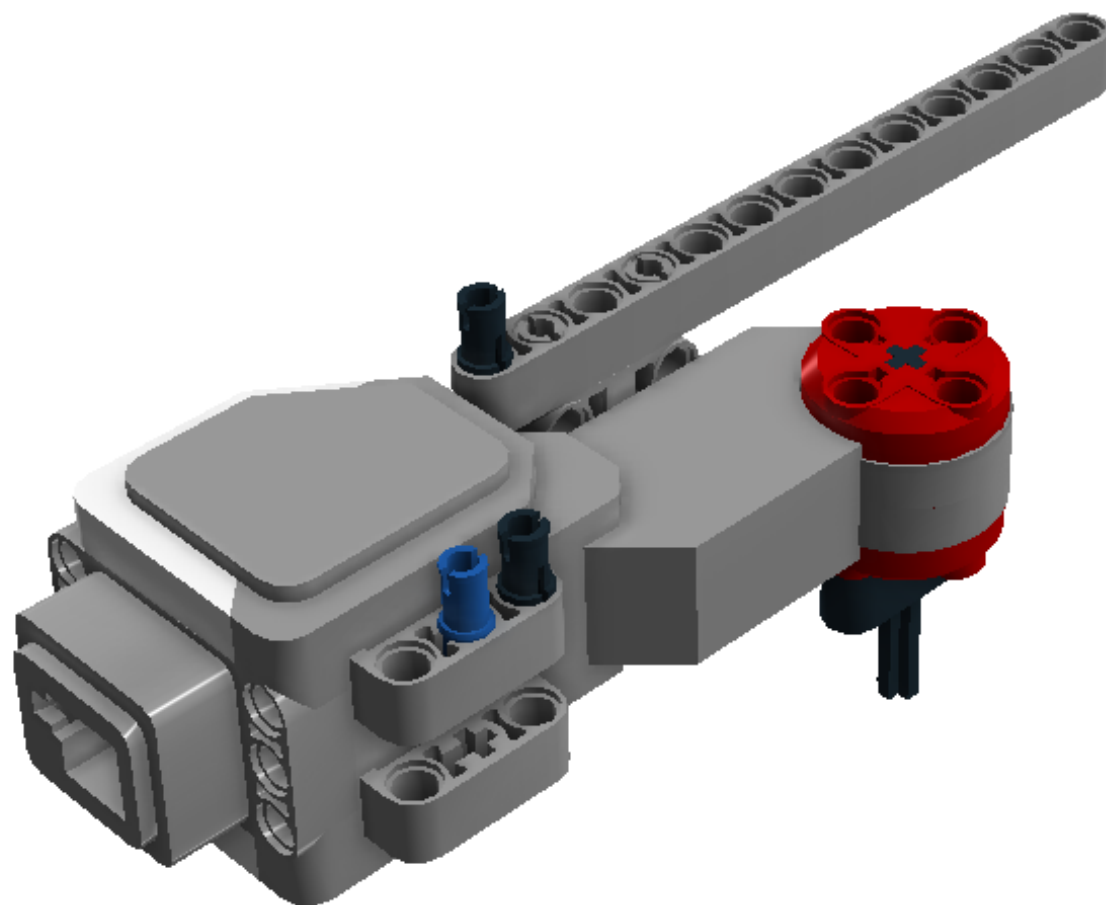

Model Name:  
**GyroMusic**

Number of Bricks: 21

Step 1 of 8

1 x

1 x

1 x

1 x

Step 2 of 8

1 x

2 x

1 x

Step 3 of 8

1 x

3 x

Step 4 of 8

1 x

1 x

Step 8 of 8

1 x  4634091 RIM WIDE 43,2X26 W 6  
HOL.Ø 4.8 - Medium Stone  
Grey

1 x  6035364 TYRE LOW WIDE Ø56 X 28  
- Black

1 x  6008919 MS, EV3, SENSOR,  
COLOUR - White,Bright  
Red,Black,Medium  
Blue,Medium Stone Grey