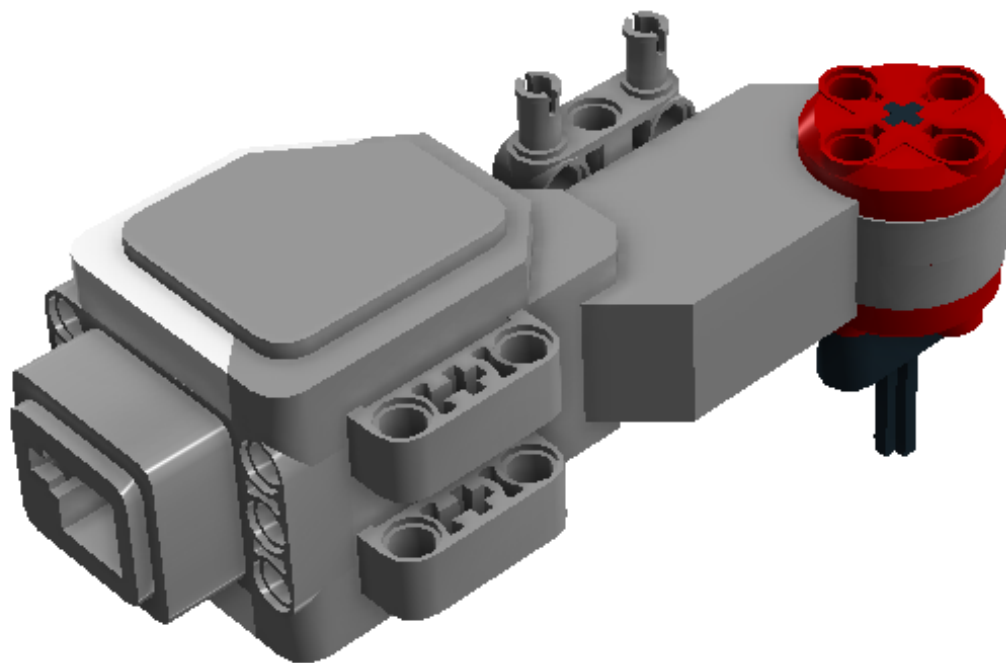

Model Name:  
**GyroMusic**

Number of Bricks: 21

Step 1 of 8

1 x

1 x

1 x

1 x

Step 2 of 8

1 x

2 x

1 x

Step 3 of 8

1 x

3 x

Step 4 of 8

1 x

1 x

Step 8 of 8

1 x  4634091 RIM WIDE 43,2X26 W 6  
HOL.Ø 4.8 - Medium Stone  
Grey

1 x  6035364 TYRE LOW WIDE Ø56 X 28  
- Black

1 x  6008919 MS, EV3, SENSOR,  
COLOUR - White,Bright  
Red,Black,Medium  
Blue,Medium Stone Grey