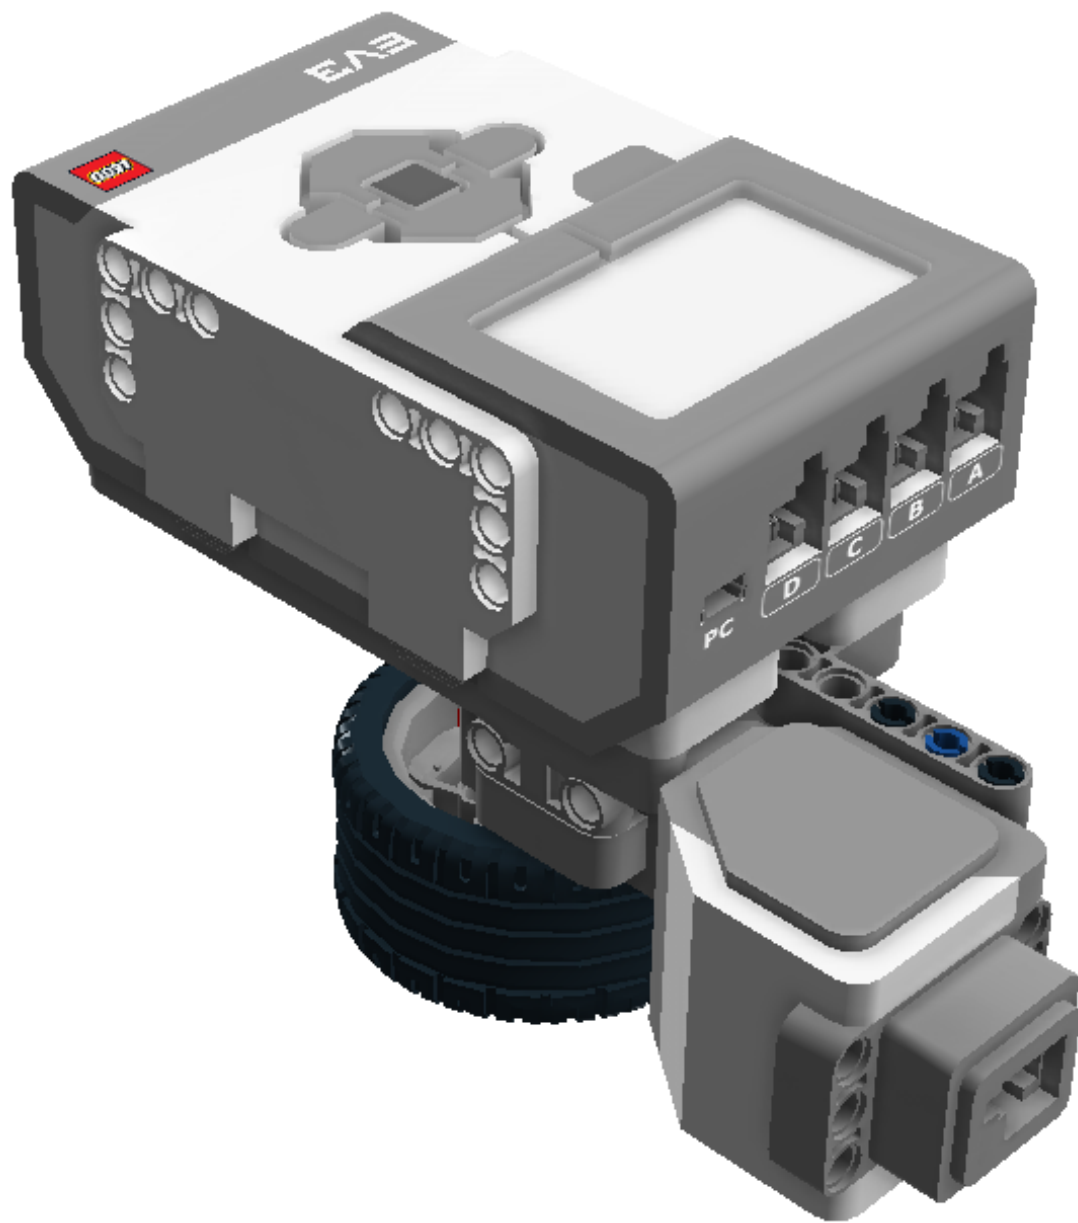

Model Name:  
**GyroMusic**

Number of Bricks: 21

Step 1 of 8

1 x

1 x

1 x

1 x

Step 2 of 8

3 x

Step 5 of 8

1 x

1 x

Step 6 of 8

Step 7 of 8

1 x

1 x

1 x

Step 8 of 8

1 x  4634091 RIM WIDE 43,2X26 W 6  
HOL.Ø 4.8 - Medium Stone  
Grey

1 x  6035364 TYRE LOW WIDE Ø56 X 28  
- Black

1 x  6008919 MS, EV3, SENSOR,  
COLOUR - White,Bright  
Red,Black,Medium  
Blue,Medium Stone Grey