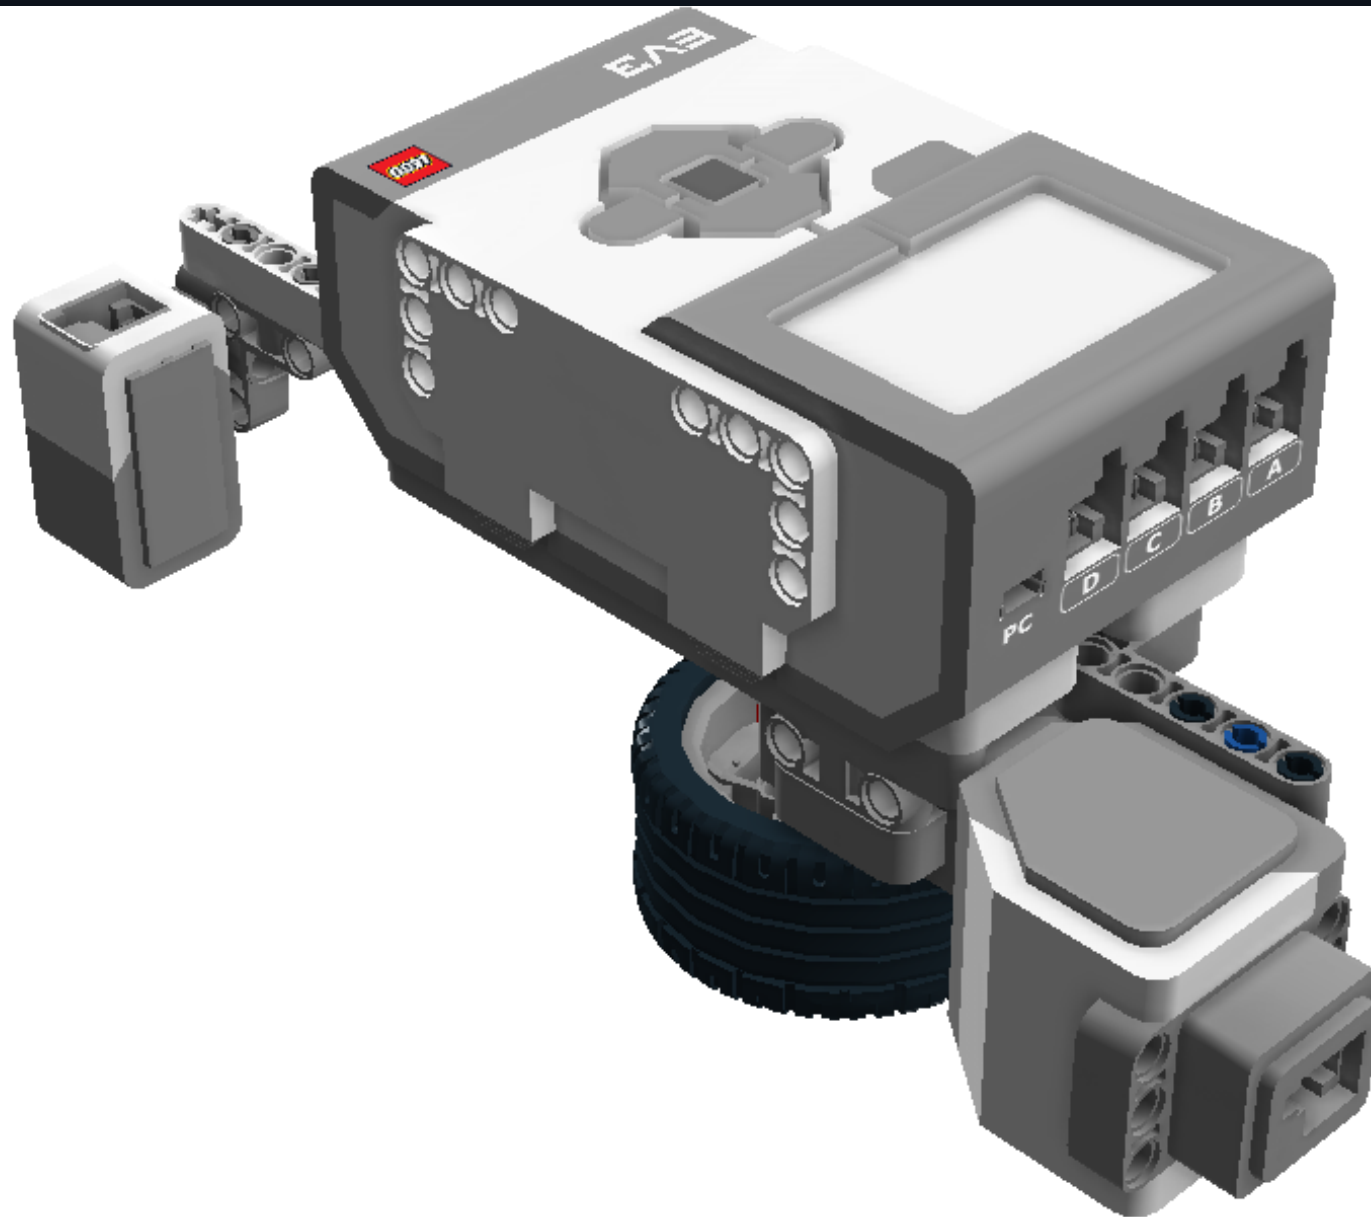

Model Name:  
**GyroMusic**

Number of Bricks: 21

Step 1 of 8

1 x

1 x

1 x

1 x

Step 2 of 8

1 x

2 x

1 x

Step 3 of 8

1 x

3 x

Step 4 of 8

1 x

1 x

Step 8 of 8

1 x  4634091 RIM WIDE 43,2X26 W 6  
HOL.Ø 4.8 - Medium Stone  
Grey

1 x  6035364 TYRE LOW WIDE Ø56 X 28  
- Black

1 x  6008919 MS, EV3, SENSOR,  
COLOUR - White,Bright  
Red,Black,Medium  
Blue,Medium Stone Grey