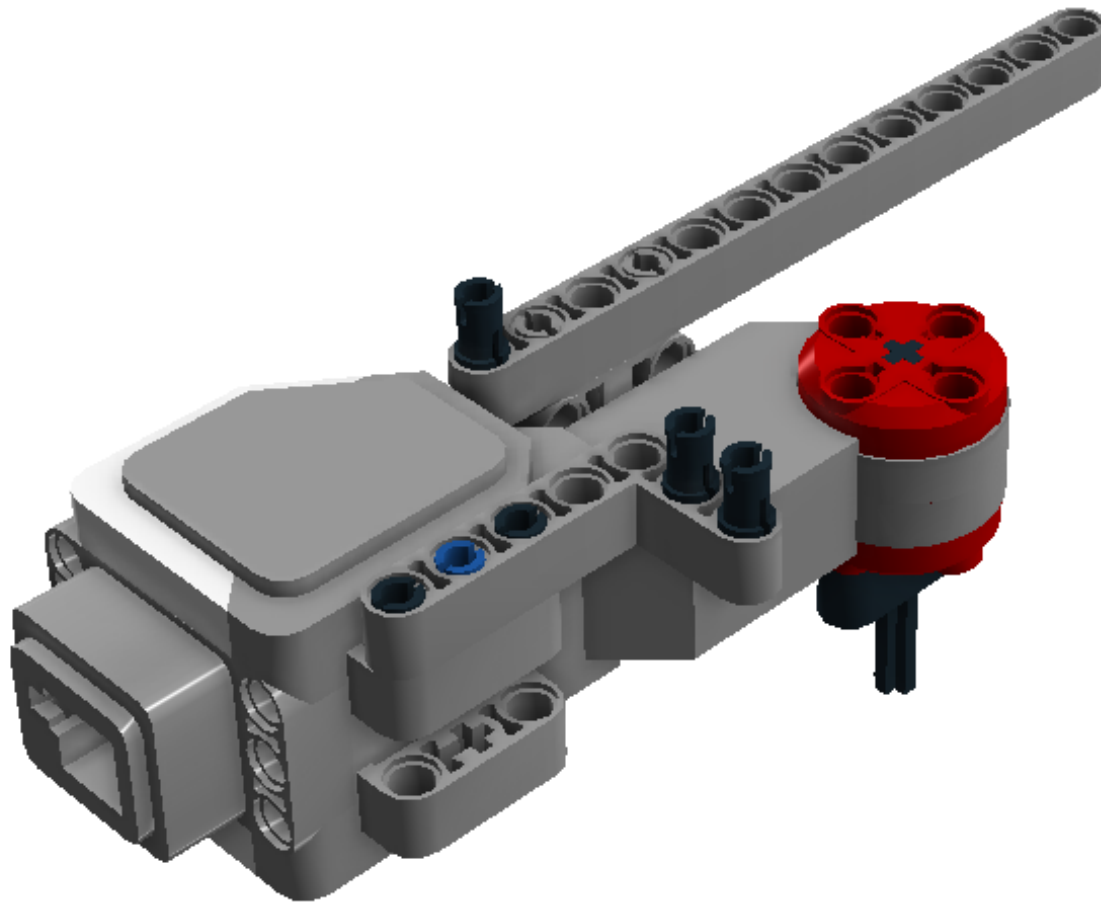

Model Name:  
**GyroMusic**

Number of Bricks: 21

Step 1 of 8

1 x

1 x

1 x

1 x

Step 2 of 8

1 x

2 x

1 x

Step 3 of 8

1 x

3 x

Step 4 of 8

1 x

3 x

Step 5 of 8

1 x

1 x

Step 6 of 8

Step 7 of 8

1 x

1 x

1 x

Step 8 of 8

1 x  4634091 RIM WIDE 43,2X26 W 6  
HOL.Ø 4.8 - Medium Stone  
Grey

1 x  6035364 TYRE LOW WIDE Ø56 X 28  
- Black

1 x  6008919 MS, EV3, SENSOR,  
COLOUR - White,Bright  
Red,Black,Medium  
Blue,Medium Stone Grey