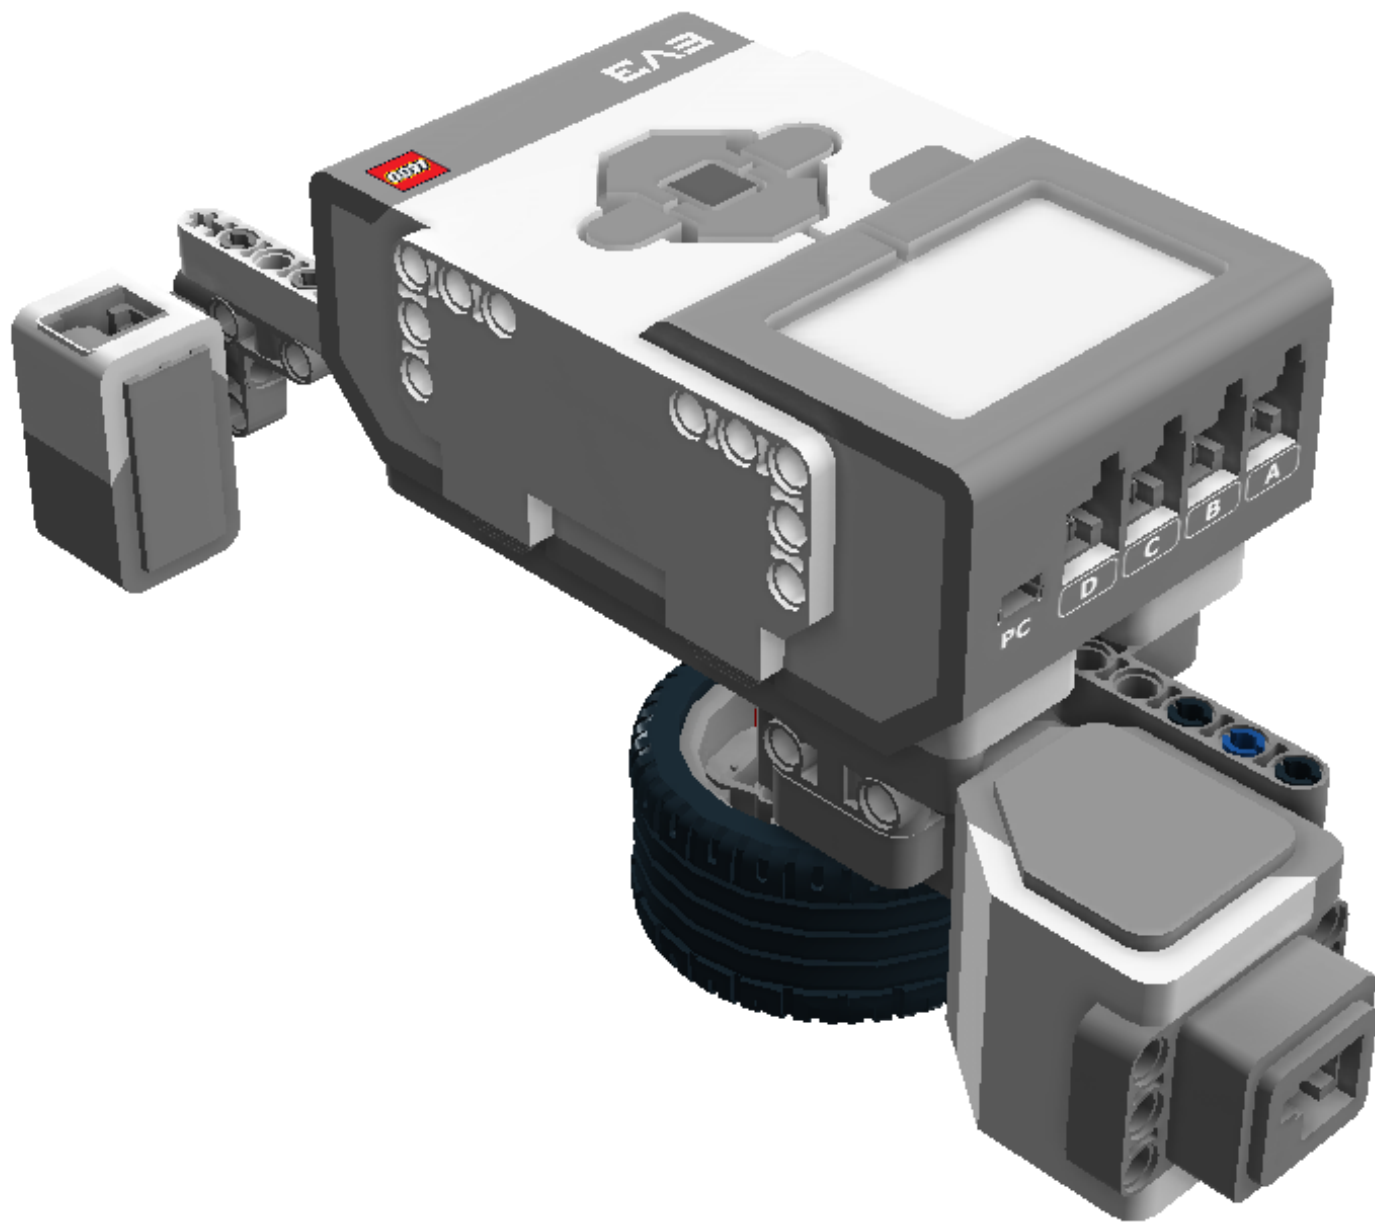

Model Name:  
**GyroMusic**

Number of Bricks: 21

Step 1 of 8

1 x

1 x

1 x

1 x

Step 2 of 8

3 x

Step 5 of 8

1 x

1 x

Step 6 of 8

Step 7 of 8

1 x

1 x

1 x

Step 8 of 8

1 x  4634091 RIM WIDE 43,2X26 W 6  
HOL.Ø 4.8 - Medium Stone  
Grey

1 x  6035364 TYRE LOW WIDE Ø56 X 28  
- Black

1 x  6008919 MS, EV3, SENSOR,  
COLOUR - White,Bright  
Red,Black,Medium  
Blue,Medium Stone Grey