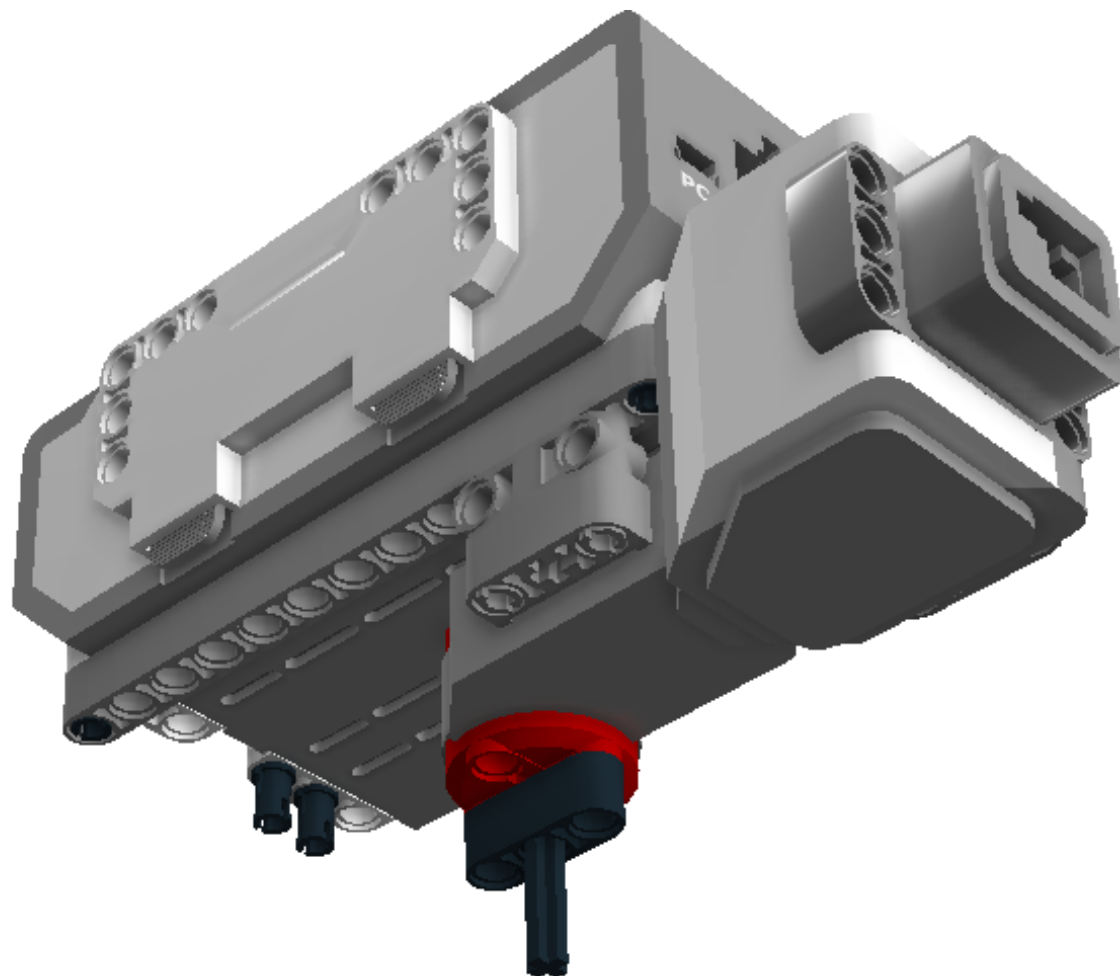

Step 4 of 8

1 x

3 x